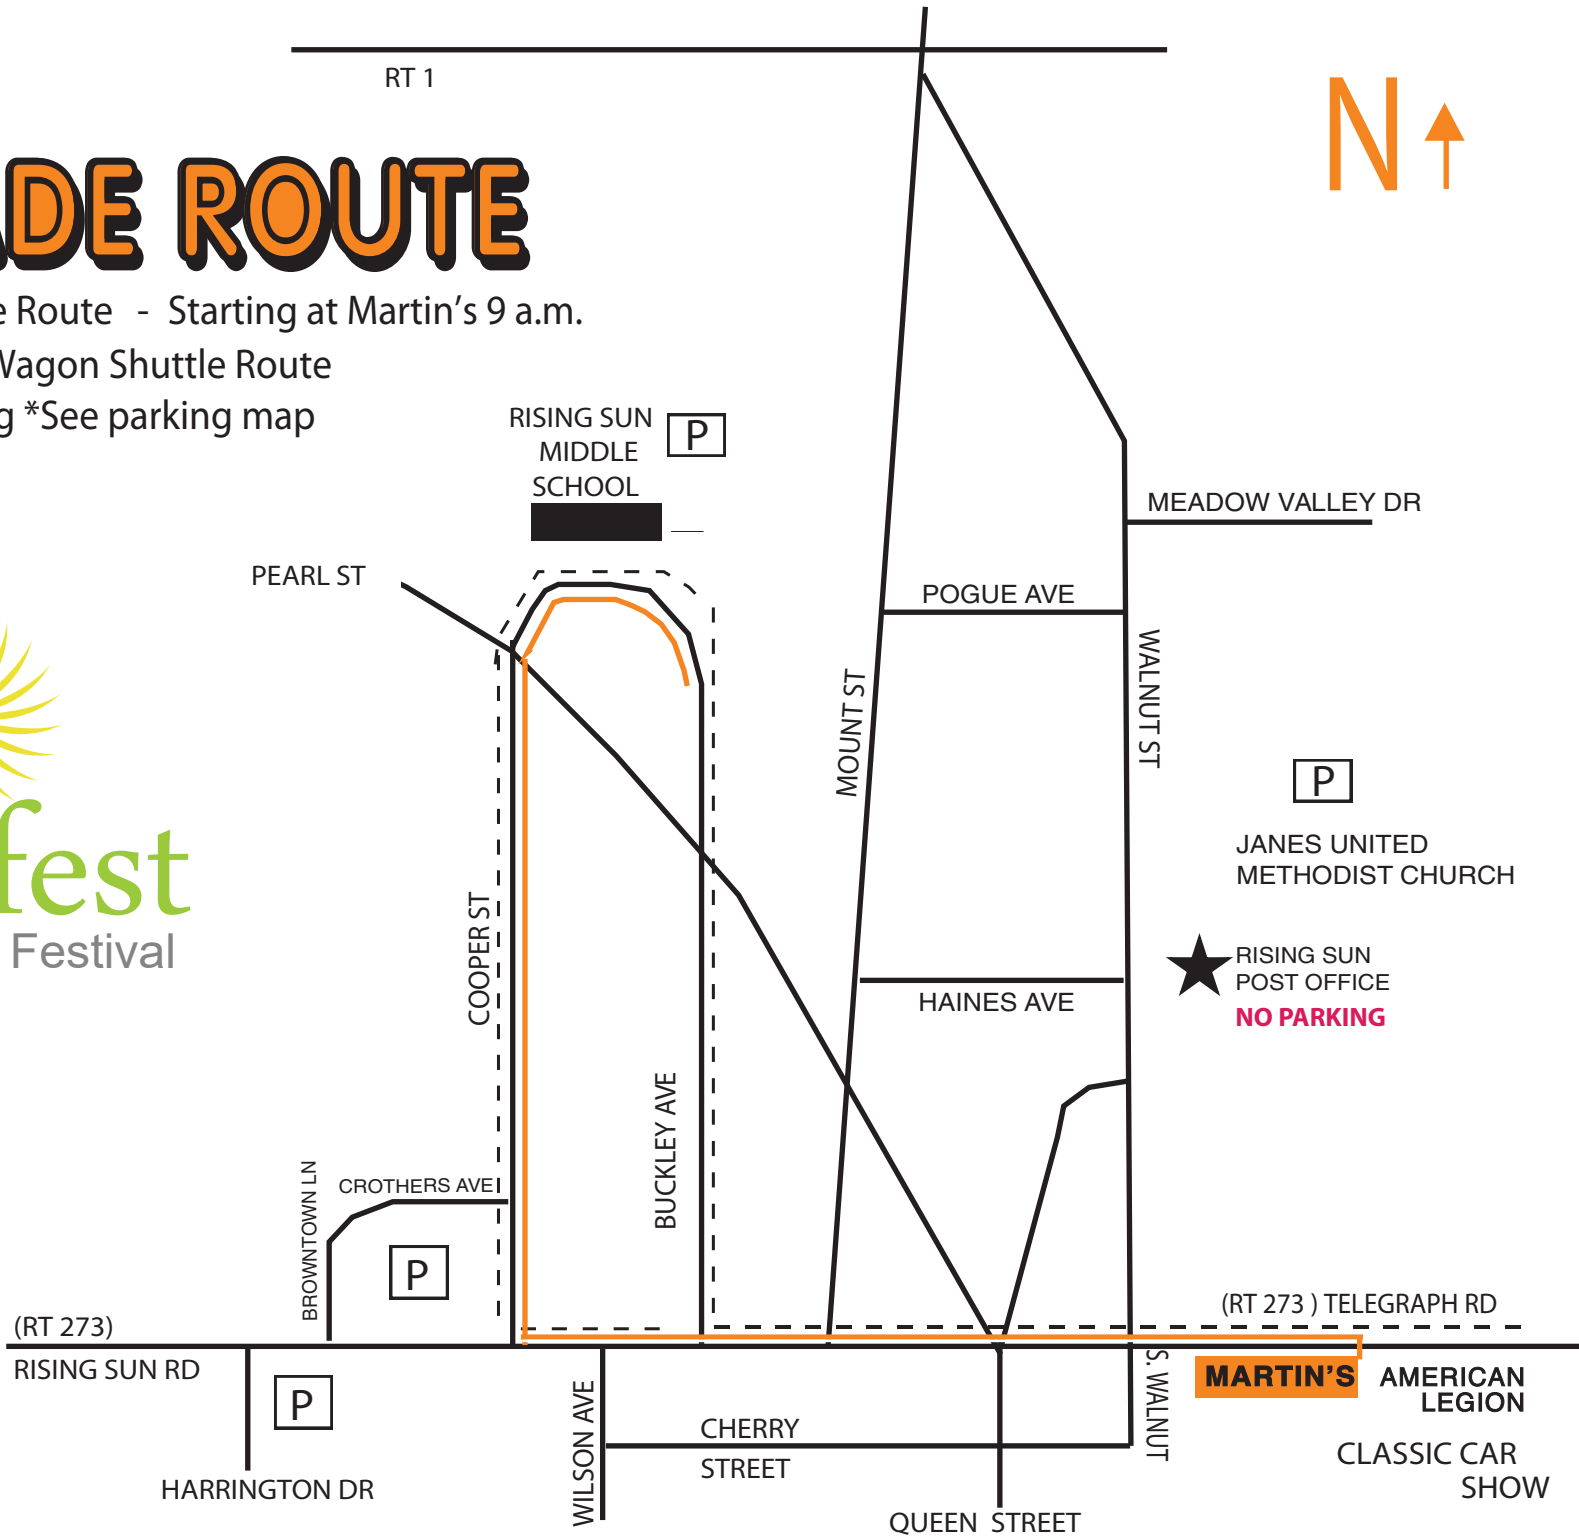

PARADE ROUTE

— Parade Route - Starting at Martin's 9 a.m.

- - - Bus / Wagon Shuttle Route

[P] Parking *See parking map

RT 1

RISING SUN
MIDDLE
SCHOOL

[P]

MEADOW VALLEY DR

PEARL ST

POGUE AVE

WALNUT ST

[P]

JANES UNITED
METHODIST CHURCH

★ RISING SUN
POST OFFICE
NO PARKING

MOUNT ST

HAINES AVE

COOPER ST

BUCKLEY AVE

BROWNTOWN LN

CROTHERS AVE

[P]

(RT 273) TELEGRAPH RD

(RT 273)

RISING SUN RD

[P]

MARTIN'S AMERICAN
LEGION

HARRINGTON DR

WILSON AVE

CHERRY
STREET

S. WALNUT

CLASSIC CAR
SHOW

QUEEN STREET